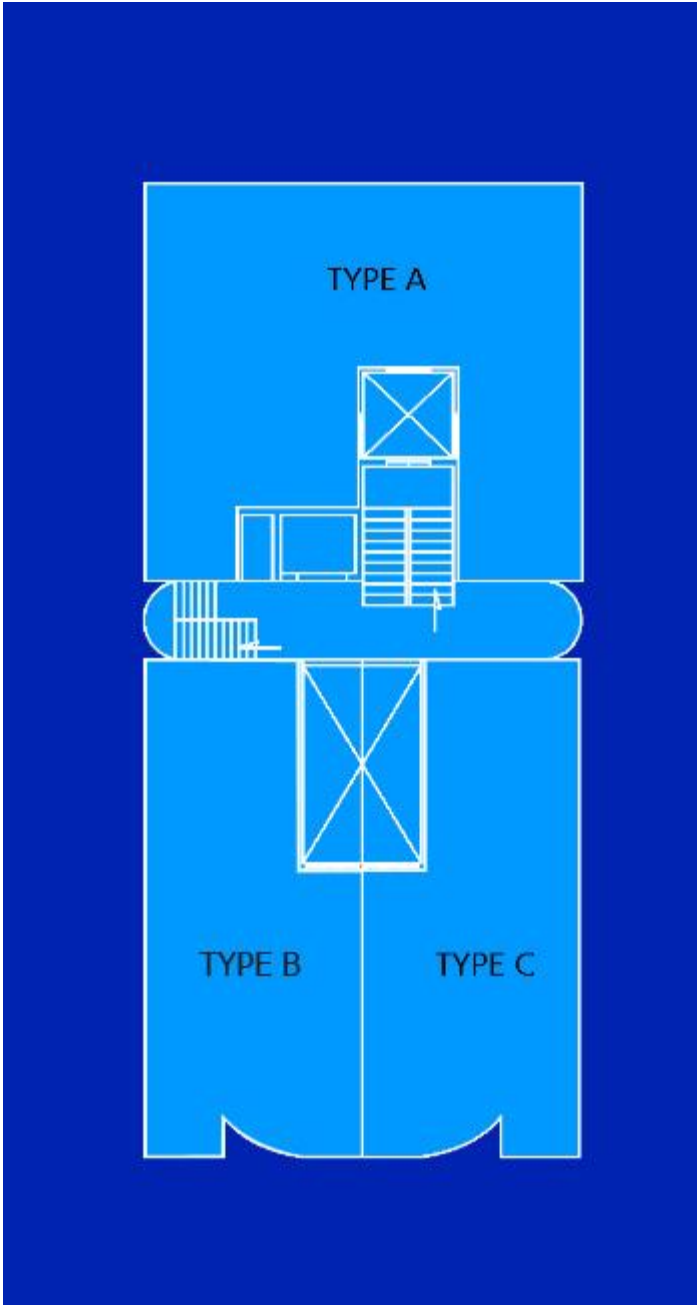

BLUE BELL

D

BLUE BELL

TYPE A
1555.5 Sq. ft.
First to Eighth